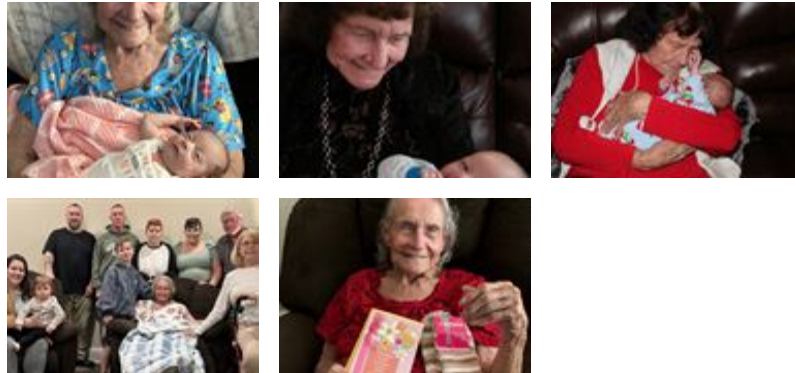

Nita Phillips-Johnson - September 30, 2024 at 07:59 AM

“ *53 files added to the album LifeTributes*